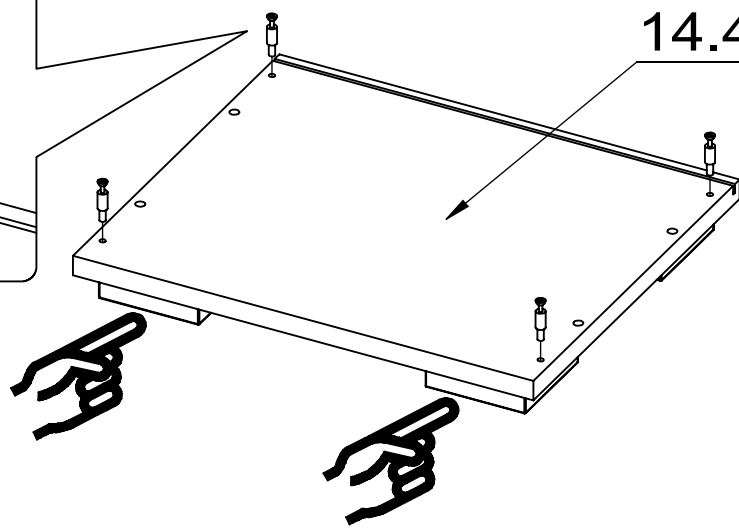

1

E700000
4,0 x 25

E704402

14.424

2

14.424

14.424