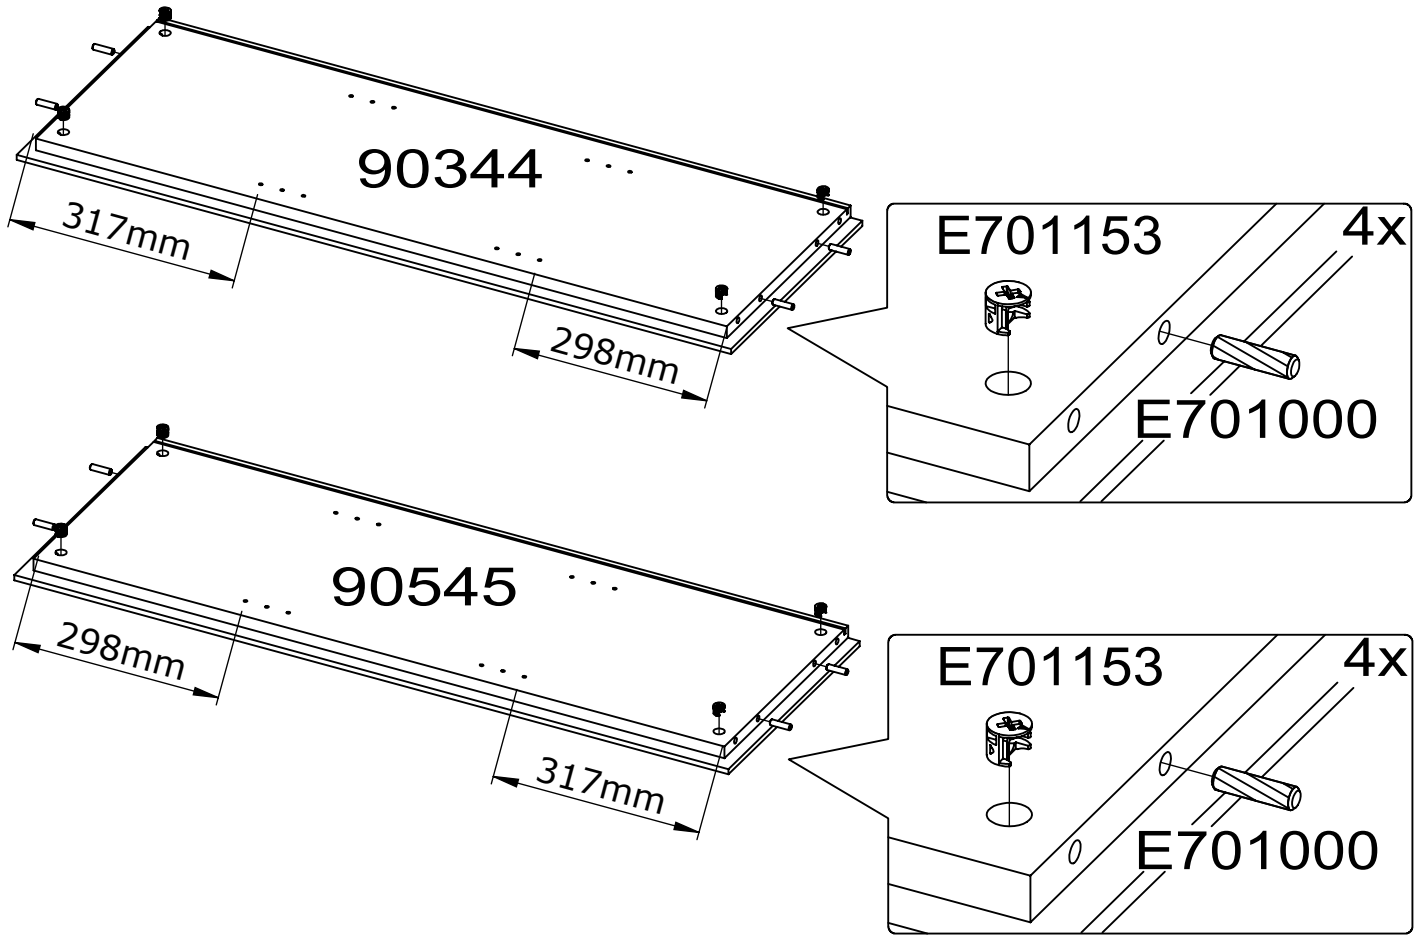

1

maja-moebel.de

11.005
431 x 372 x 8

2x
14.424

This diagram shows a square panel with a double-line border and four sets of three small circles arranged in a 2x2 grid.

2x
16.262

This diagram shows a square panel with a double-line border and four sets of three small circles arranged in a 2x2 grid.

28.308
1049 x 394 x 2,5

This diagram shows a rectangular panel with a double-line border and a semi-circular notch on the left side. It contains the text '28.308' and '1049 x 394 x 2,5'.

<p>E701000</p>  <p>8x</p>	<p>E701153</p>  <p>8x</p>	<p>E701231</p>  <p>8x</p>	<p>E702016</p>  <p>8x</p>
<p>E704402</p>  <p>4x</p>	<p>E700000</p>  <p>16x 4,0 x 25</p>	<p>E709318</p>  <p>1x</p>	<p>E700700</p>  <p>2x DIN 125 x M4</p>
<p>E700000</p>  <p>1x 4,0 x 15</p>	<p>E701610</p>  <p>1x</p>	<p>E709817</p>  <p>1x</p>	

1

E700000
4,0 x 25

E704402

14.424

2

14.424

14.424

3