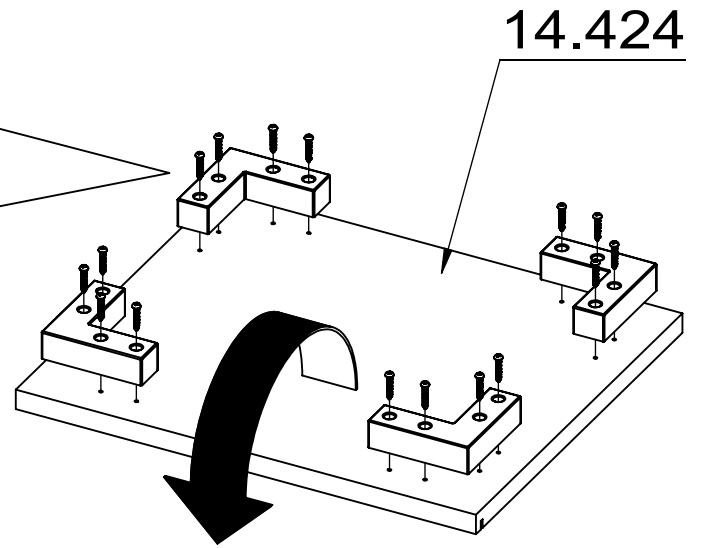

1

E700000
4,0 x 25

E704402

14.424

2