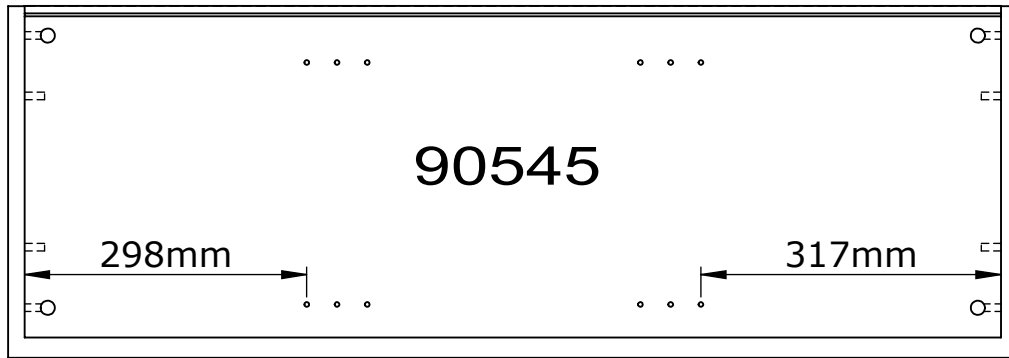

1

maja-moebel.de

11.005
431 x 372 x 8

2x
14.424

This diagram shows a square panel with a double-line border and four sets of three small circles arranged in a 2x2 grid.

2x
16.262

This diagram shows a square panel with a double-line border and four sets of three small circles arranged in a 2x2 grid.

28.308
1049 x 394 x 2,5

This diagram shows a rectangular panel with a double-line border and a semi-circular notch on the left side. It contains the text '28.308' and '1049 x 394 x 2,5'.

<p>E701000</p>  <p>8x</p>	<p>E701153</p>  <p>8x</p>	<p>E701231</p>  <p>8x</p>	<p>E702016</p>  <p>8x</p>
<p>E704402</p>  <p>4x</p>	<p>E700000</p>  <p>16x 4,0 x 25</p>	<p>E709318</p>  <p>1x</p>	<p>E700700</p>  <p>2x DIN 125 x M4</p>
<p>E700000</p>  <p>1x 4,0 x 15</p>	<p>E701610</p>  <p>1x</p>	<p>E709817</p>  <p>1x</p>	

1

E700000
4,0 x 25

E704402

14.424

2

14.424

14.424

3