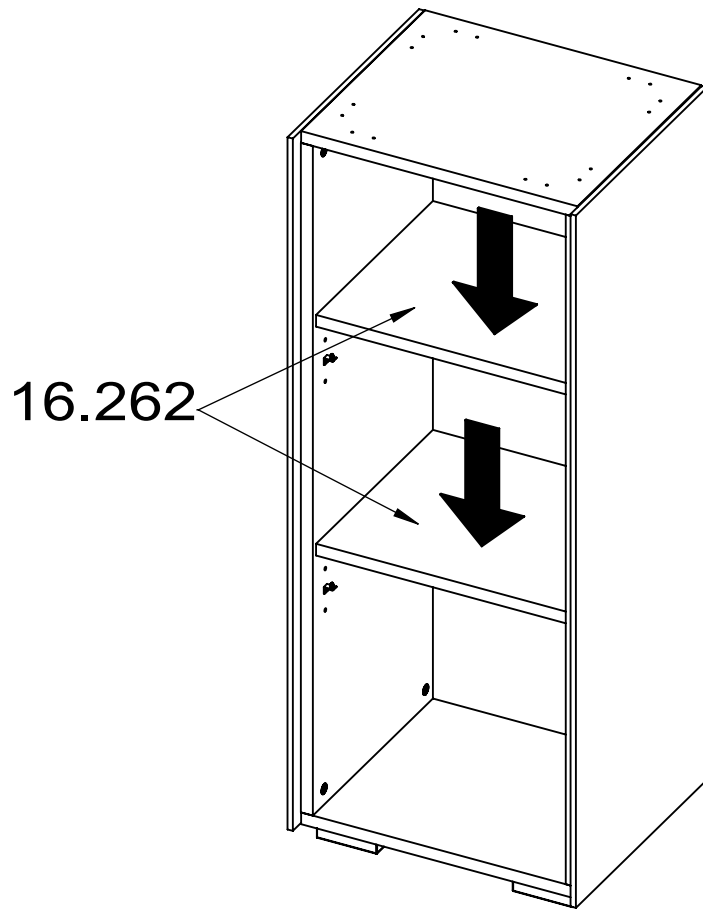

1

maja-moebel.de

11.005
431 x 372 x 8

2x
14.424

This diagram shows a square panel with a double-line border and four sets of three small circles arranged in a 2x2 grid.

2x
16.262

This diagram shows a square panel with a double-line border and four sets of three small circles arranged in a 2x2 grid.

28.308
1049 x 394 x 2,5

This diagram shows a rectangular panel with a double-line border and a semi-circular notch on the left side. It contains the text '28.308' and '1049 x 394 x 2,5'.

<p>E701000</p>  <p>8x</p>	<p>E701153</p>  <p>8x</p>	<p>E701231</p>  <p>8x</p>	<p>E702016</p>  <p>8x</p>
<p>E704402</p>  <p>4x</p>	<p>E700000</p>  <p>16x 4,0 x 25</p>	<p>E709318</p>  <p>1x</p>	<p>E700700</p>  <p>2x DIN 125 x M4</p>
<p>E700000</p>  <p>1x 4,0 x 15</p>	<p>E701610</p>  <p>1x</p>	<p>E709817</p>  <p>1x</p>	

4

5

6

8

9

10

11

12