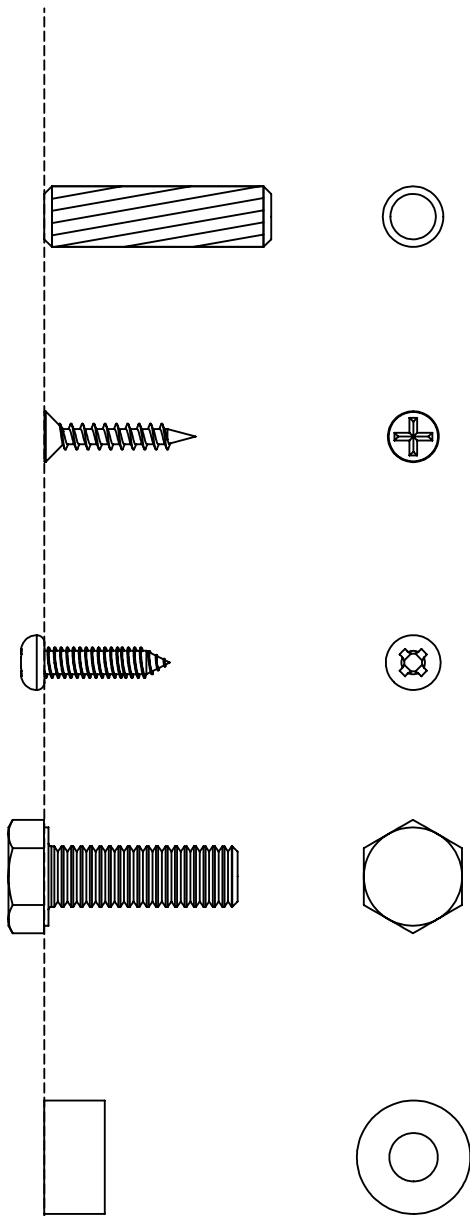

1

maja-moebel.de

11.005
431 x 372 x 8

2x
14.424

This diagram shows a square panel with a double-line border and four sets of three small circles arranged in a 2x2 grid.

2x
16.262

This diagram shows a square panel with a double-line border and four sets of three small circles arranged in a 2x2 grid.

28.308
1049 x 394 x 2,5

This diagram shows a rectangular panel with a double-line border and a semi-circular notch on the left side. It contains the text '28.308' and '1049 x 394 x 2,5'.

<p>E701000</p>  <p>8x</p>	<p>E701153</p>  <p>8x</p>	<p>E701231</p>  <p>8x</p>	<p>E702016</p>  <p>8x</p>
<p>E704402</p>  <p>4x</p>	<p>E700000</p>  <p>16x 4,0 x 25</p>	<p>E709318</p>  <p>1x</p>	<p>E700700</p>  <p>2x DIN 125 x M4</p>
<p>E700000</p>  <p>1x 4,0 x 15</p>	<p>E701610</p>  <p>1x</p>	<p>E709817</p>  <p>1x</p>	

1

E700000
4,0 x 25

E704402

14.424

2

14.424

14.424

3

4

5

6

8

9

10

11

12