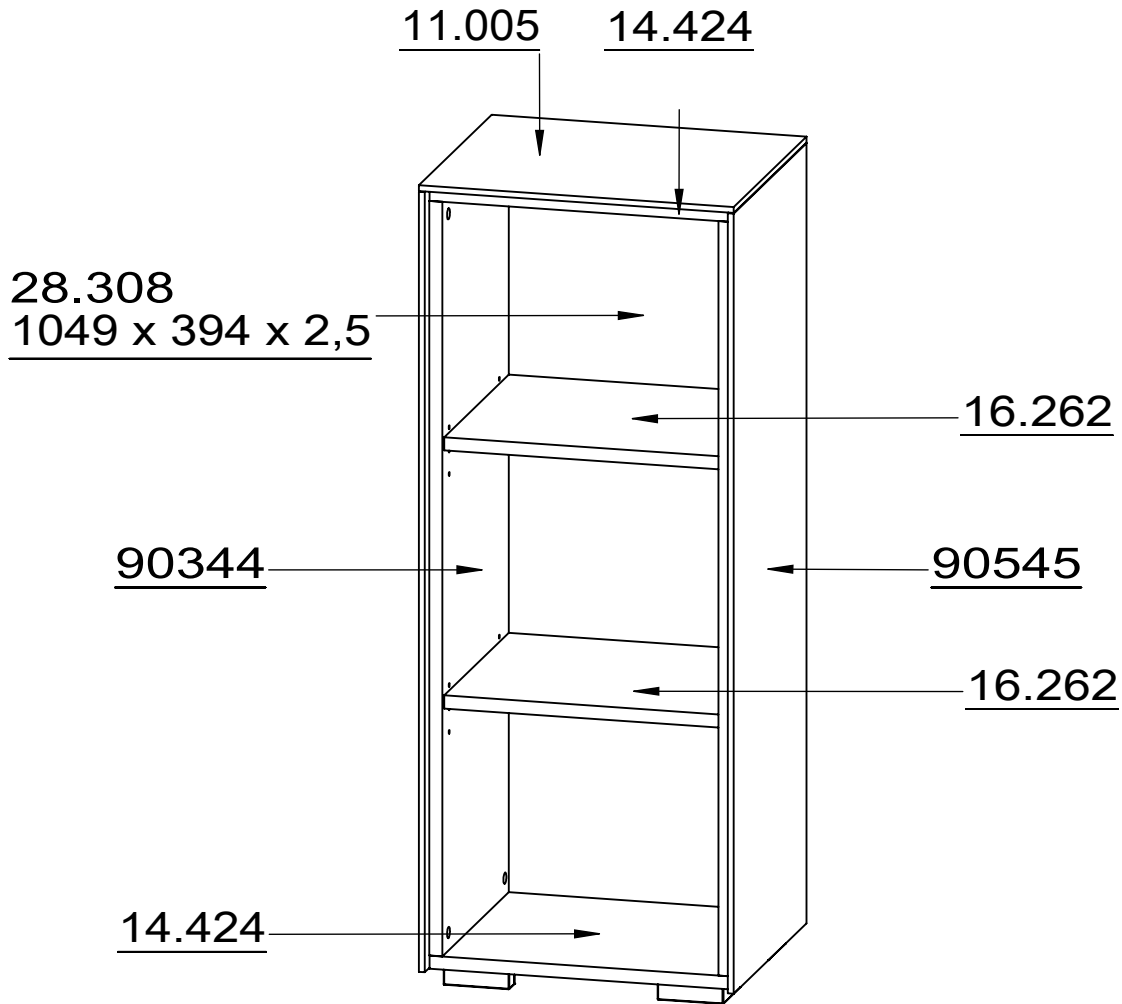

16.12.2022

1

maja-moebel.de