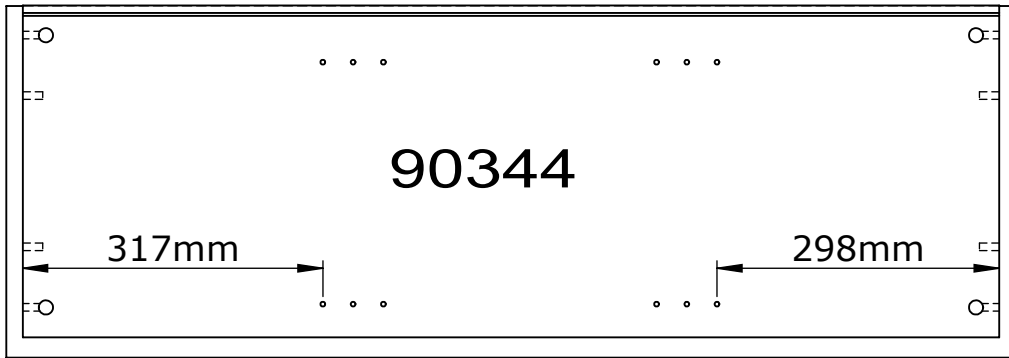

1

maja-moebel.de

11.005
431 x 372 x 8

2x
14.424

This diagram shows a square panel with a double-line border and four sets of three small circles arranged in a 2x2 grid.

2x
16.262

This diagram shows a square panel with a double-line border and four sets of three small circles arranged in a 2x2 grid.

28.308
1049 x 394 x 2,5

This diagram shows a rectangular panel with a double-line border and a semi-circular notch on the left side. It contains the text '28.308' and '1049 x 394 x 2,5'.

<p>E701000</p>  <p>8x</p>	<p>E701153</p>  <p>8x</p>	<p>E701231</p>  <p>8x</p>	<p>E702016</p>  <p>8x</p>
<p>E704402</p>  <p>4x</p>	<p>E700000</p>  <p>16x 4,0 x 25</p>	<p>E709318</p>  <p>1x</p>	<p>E700700</p>  <p>2x DIN 125 x M4</p>
<p>E700000</p>  <p>1x 4,0 x 15</p>	<p>E701610</p>  <p>1x</p>	<p>E709817</p>  <p>1x</p>	

1

E700000
4,0 x 25

E704402

14.424

2

14.424

14.424

3