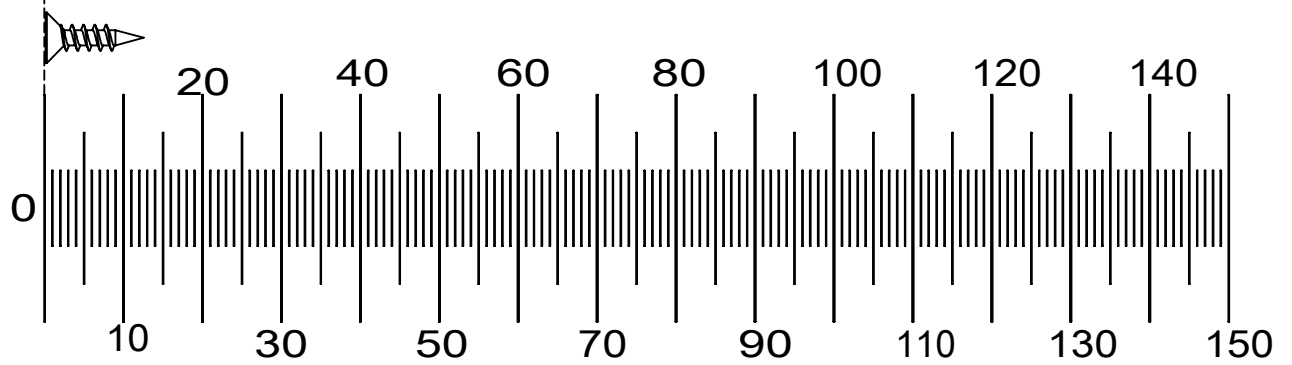

1

maja-moebel.de

11.005
431 x 372 x 8

2x
14.424

This diagram shows a square panel with a double-line border and four sets of three small circles arranged in a 2x2 grid.

2x
16.262

This diagram shows a square panel with a double-line border and four sets of three small circles arranged in a 2x2 grid.

28.308
1049 x 394 x 2,5

This diagram shows a rectangular panel with a double-line border and a semi-circular notch on the left side. It contains the text '28.308' and '1049 x 394 x 2,5'.

<p>E701000</p>  <p>8x</p>	<p>E701153</p>  <p>8x</p>	<p>E701231</p>  <p>8x</p>	<p>E702016</p>  <p>8x</p>
<p>E704402</p>  <p>4x</p>	<p>E700000</p>  <p>16x 4,0 x 25</p>	<p>E709318</p>  <p>1x</p>	<p>E700700</p>  <p>2x DIN 125 x M4</p>
<p>E700000</p>  <p>1x 4,0 x 15</p>	<p>E701610</p>  <p>1x</p>	<p>E709817</p>  <p>1x</p>	