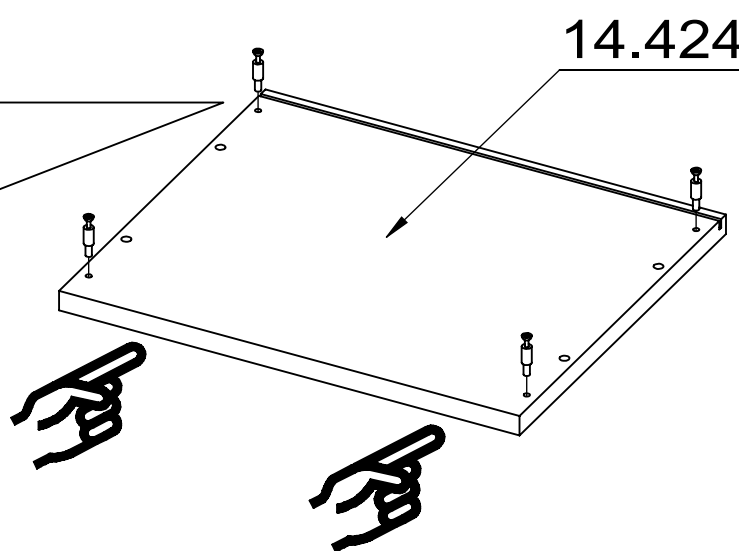

1

E700000
4,0 x 25

E704402

14.424

2

14.424

14.424