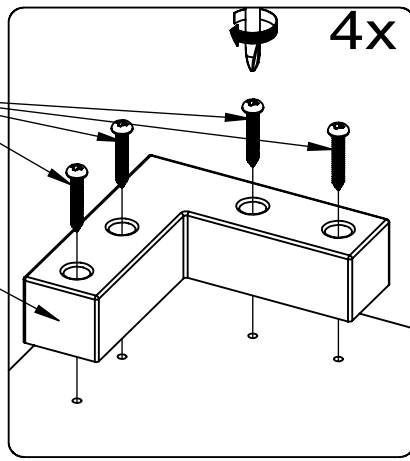

1

E700000
4,0 x 25

E704402

14.424

2