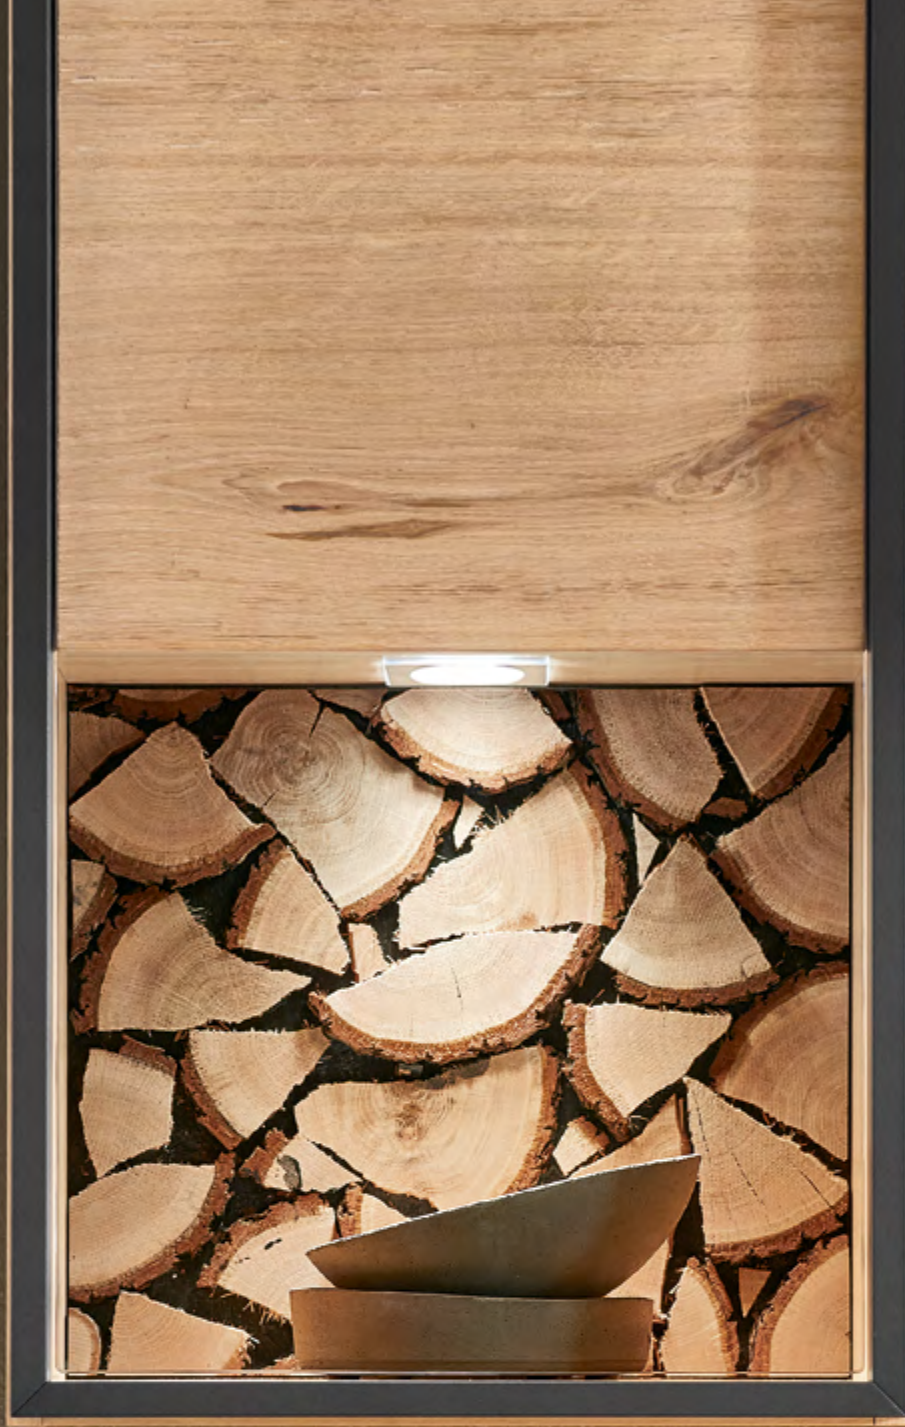

RÜCKWÄNDE IN KAMINHOLZOPTIK: VON HAND GEARBEITET

REAR PANELS IN LOG OPTIC: CAREFULLY HANDMADE

Wenn man Liebe zum Detail nicht nur sehen, sondern mit Händen greifen kann, ist das typisch Venjakob. ELANA ist auf Wunsch mit Rückwänden in Kaminholzoptik lieferbar. Ein ganz besonderer Blickfang! ELANA wirkt damit noch markanter. In den Holzkonturen fängt sich viel Licht, je nach Sonnenstand auch mit feinem Schattenspiel – so gelingt Natürlichkeit, neue Geborgenheit.

A love of detail that you can feel as much as you can see – that's classic Venjakob. ELANA is available upon request with rear panels in log optic, making it quite the eye-catcher. The result is a more striking look for ELANA: the wood contours capture a lot of light and, depending on the angle of the sun, blend that with a gentle play of shadows for a natural look that radiates comfort.

Esstisch 2823-1876 ELA: LBH 190/100/75 cm • Metall anthrazit matt, Santanaeiche hell geölt • Stuhl 2651-18ZB LANA: BHT 48/87/62 cm • Metall anthrazit matt, Bezug: Windsor beige/Alicante beige • Vitrine 8154-7676 • Vitrine 8153-7676: BHT 40/212/33 cm • Highboard 8142-7676 • Highboard 8147-7676: BHT 100/144/43 cm • Santanaeiche hell geölt, anthrazit matt

Dining table 2823-1876 ELA: LWH 190/100/75 cm • Metal anthracite matt, Santana oak light oiled finish • Chair 2651-18ZB LANA: WHD 48/87/62 cm • Metal anthracite matt, Fabric: Windsor beige/Alicante beige • Cabinet 8154-7676 • Cabinet 8153-7676: WHD 40/212/33 cm • Highboard 8142-7676 • Highboard 8147-7676: WHD 100/144/43 cm • Santana oak light oiled finish, anthracite matt